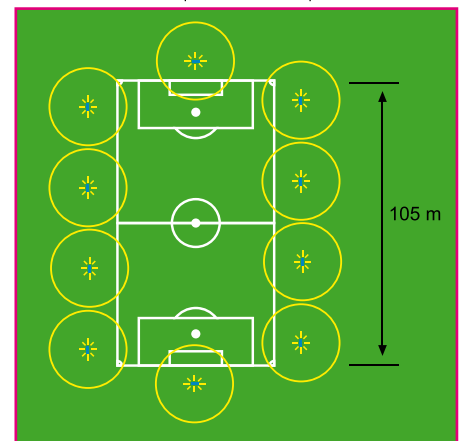

### LAMPS

Supplied with two powerful 40W UV-A lamps, the model generates a total power output of 80W and an operational range of about 15-18 metres. The lampholders are watertight so as to guarantee perfect operation even in conditions of excessive humidity, rain, dust or steam.

### SAFETY

Conceived for maximum hygiene and safety, this model has class IPX 4 IMQ approval.

Placement example: orchard.

Placement example: football pitch.

Placement example: factory.

TECHNICAL SPECIFICATIONS	
Dimensions in mm	685x200x380 mm (H)
Weight	8.6 kg
Input voltage	230V/50Hz
Output voltage	5000V
Total power consumption	95W
UV-A lamps	2x40W
Duration of lamps	2000 hrs
Standard accessories	Small fixing chain
Standard of protection against water	IPX4
Insulation class	□