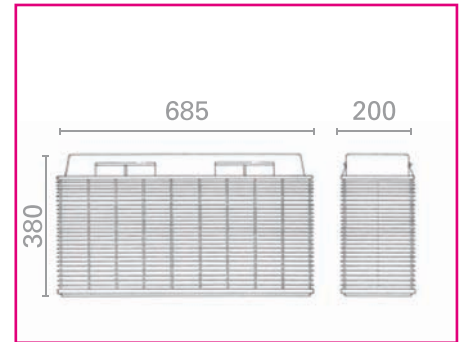

### LAMPS

Supplied with two powerful 40W UV-A lamps, the model generates a total power output of 80W and an operational range of about 15-18 metres. The lampholders are watertight so as to guarantee perfect operation even in conditions of excessive humidity, rain, dust or steam.

### SAFETY

Conceived for maximum hygiene and safety, this model has class IPX 4 IMQ approval.

Placement example: orchard.

Placement example: football pitch.

Placement example: factory.

TECHNICAL SPECIFICATIONS	
Dimensions in mm	685x200x380 mm (H)
Weight	8.6 kg
Input voltage	230V/50Hz
Output voltage	5000V
Total power consumption	95W
UV-A lamps	2x40W
Duration of lamps	2000 hrs
Standard accessories	Small fixing chain
Standard of protection against water	IPX4
Insulation class	□