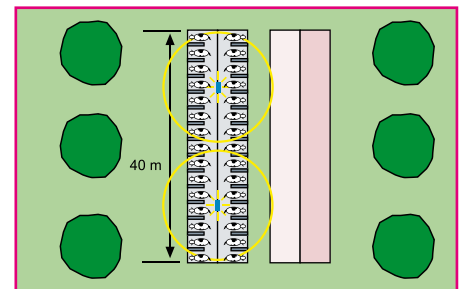

### LAMPS

Supplied with two powerful 40W UV-A lamps, the model generates a total power output of 80W and an operational range of about 15-18 metres. The lampholders are watertight so as to guarantee perfect operation even in conditions of excessive humidity, rain, dust or steam.

### SAFETY

Conceived for maximum hygiene and safety, this model has class IPX 4 IMQ approval.

Placement example: orchard.

Placement example: football pitch.

Placement example: factory.

TECHNICAL SPECIFICATIONS	
Dimensions in mm	685x200x380 mm (H)
Weight	8.6 kg
Input voltage	230V/50Hz
Output voltage	5000V
Total power consumption	95W
UV-A lamps	2x40W
Duration of lamps	2000 hrs
Standard accessories	Small fixing chain
Standard of protection against water	IPX4
Insulation class	□